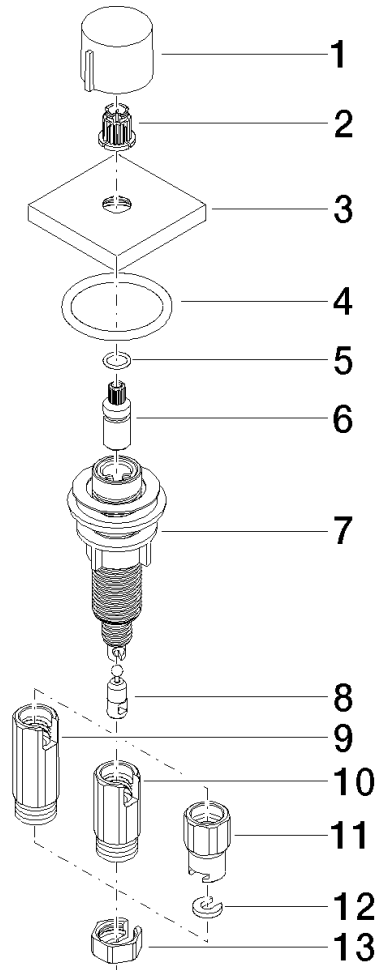

**Strainer waste with control handle - Brushed Platinum**

LOT

10 711 970

- control for single basin
- including adapter for Bowden cable

Fits LOT

	Brushed Platinum	10 711 970-06
	Chrome	10 711 970-00
	Platinum	10 711 970-08
	Durabress (23kt Gold)	10 711 970-09
	Dark Chrome	10 711 970-19
	Brushed Durabress (23kt Gold)	10 711 970-28
	Matte Black	10 711 970-33
	Brushed Champagne (22kt Gold)	10 711 970-46
	Champagne (22kt Gold)	10 711 970-47
	Brushed Chrome	10 711 970-93
	Brushed Dark Platinum	10 711 970-99

10 711 970

mm [inches]

10 711 970

Parts for other finishes can be found here: [Chrome](#)

**Spare parts list**

No.	Item Number	Name	Quantity used	Delivery time
1	09 20 97 030-06	handle	1	10
2	90 12 12 002 00 90	fixing cap	1	2
3	09 27 87 007-06	rosette	1	10
4	90 14 10 043 00 90	seal	1	2
5	09 14 10 042 90	seal	1	2
6	09 29 06 087-06	spindle	1	-
Spare part can no longer be ordered, please order the replacement item				
7	04 30 01 029 00 90	adaptor	1	2
8	09 24 03 175 90	adaptor	1	2
9	09 11 10 073-07	connection	1	30
10	09 11 10 074-07	connection	1	30
11	09 11 10 079-07	connection	1	30
12	09 30 11 087 90	disc	1	2
13	09 23 30 024-07	nut	1	30