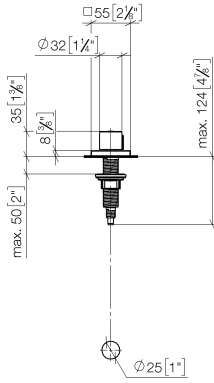

**Strainer waste with control handle - Brushed Platinum**

LOT

10 711 970

- control for single basin
- including adapter for Bowden cable

Fits LOT

	Brushed Platinum	10 711 970-06
	Chrome	10 711 970-00
	Platinum	10 711 970-08
	Durabress (23kt Gold)	10 711 970-09
	Dark Chrome	10 711 970-19
	Brushed Durabress (23kt Gold)	10 711 970-28
	Matte Black	10 711 970-33
	Brushed Champagne (22kt Gold)	10 711 970-46
	Champagne (22kt Gold)	10 711 970-47
	Brushed Chrome	10 711 970-93
	Brushed Dark Platinum	10 711 970-99

10 711 970

mm [inches]

10 711 970

Parts for other finishes can be found here: [Chrome](#)

**Spare parts list**

No.	Item Number	Name	Quantity used	Delivery time
1	09 20 97 030-06	handle	1	10
2	90 12 12 002 00 90	fixing cap	1	2
3	09 27 87 007-06	rosette	1	10
4	90 14 10 043 00 90	seal	1	2
5	09 14 10 042 90	seal	1	2
6	09 29 06 087-06	spindle	1	-
Spare part can no longer be ordered, please order the replacement item				
7	04 30 01 029 00 90	adaptor	1	2
8	09 24 03 175 90	adaptor	1	2
9	09 11 10 073-07	connection	1	30
10	09 11 10 074-07	connection	1	30
11	09 11 10 079-07	connection	1	30
12	09 30 11 087 90	disc	1	2
13	09 23 30 024-07	nut	1	30